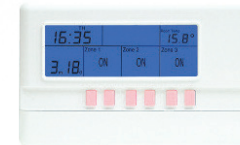

## EC10001 - Single Channel Programmer

- ✓ Selection of Modes -
- ✓ 24 Hours, 5/2 Day & 7 Day
- ✓ 2 or 3 ON/OFF Selector
- ✓ Preset program settings
- ✓ Standard Back Plate
- ✓ Suitable for Wired Installations or used in conjunction with EC10015 RF Thermostat.

## EC10002 - Twin Channel Programmer

- ✓ Selection of Modes -
- ✓ 24 Hours, 5/2 Day & 7 Day
- ✓ 2 or 3 ON/OFF Selector
- ✓ Preset program settings
- ✓ Standard Back Plate
- ✓ Suitable for Wired Installations or used in conjunction with EC10015 RF Thermostat.

## EC10003 - Three Channel Programmer

- ✓ Selection of Modes - 24 Hours, 5/2 Day & 7 Day
- ✓ 2 or 3 ON/OFF Selector
- ✓ Preset Program Settings
- ✓ Standard Back Plate
- ✓ Suitable for Wired Installations or used in conjunction with EC10015 RF Thermostat.